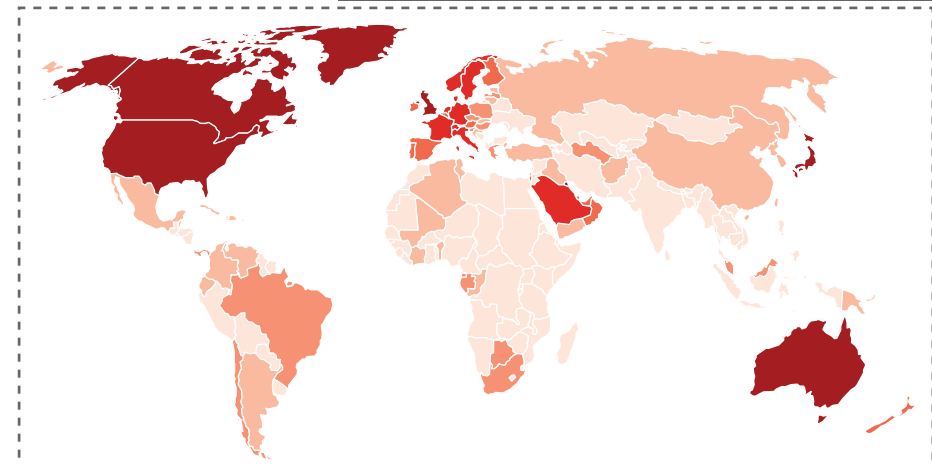

# Military

## Number of Troops and Defense Spending

The size of the country represents the number of persons in Armed Forces. One square equals 7500 troops

Top Ten Largest Militaries (in thousands of troops)

Robinson Projection Colored with Same Data

Data are from the United Nation Development Program's 2004 Human Development Report. The choropleth map is classed using a slightly modified George Jenks optimal method.

Cartographer: Zachary Forest Johnson (indiemaps.com)  
 For: Dr. Mark Harrower's Geography 572 at the University of Wisconsin