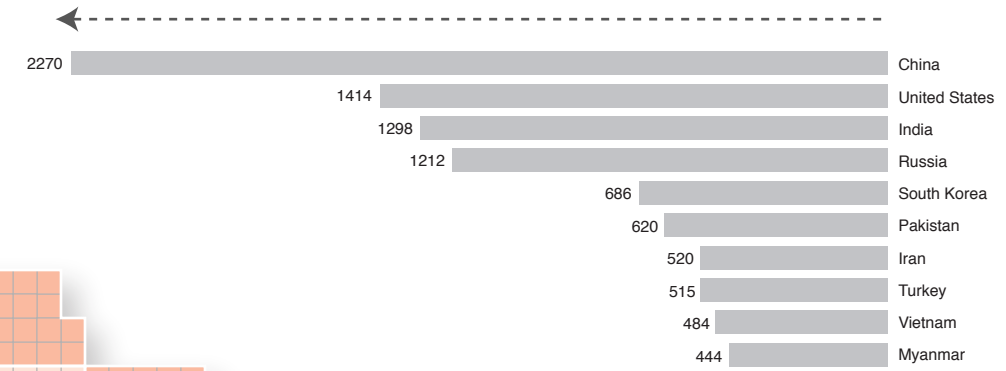

## Number of Troops and Defense Spending

The size of the country represents the number of persons in Armed Forces. One square equals 7500 troops

Top Ten Largest Militaries (in thousands of troops)

Robinson Projection Colored with Same Data