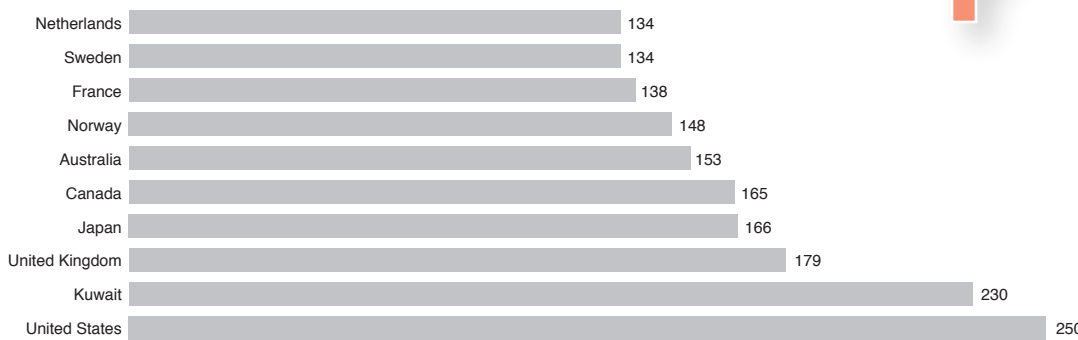

# Military

## Number of Troops and Defense Spending

The size of the country represents the number of persons in Armed Forces. One square equals 7500 troops

Top Ten Largest Militaries (in thousands of troops)

Robinson Projection Colored with Same Data