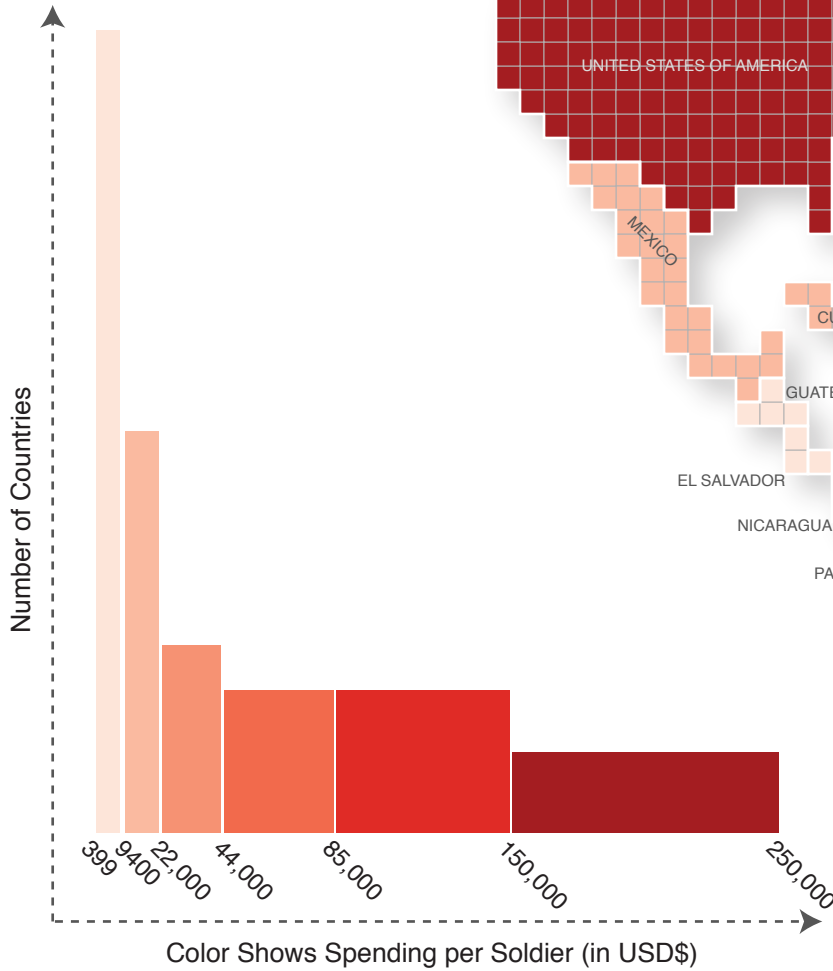

# Military

## Number of Troops and Defense Spending

The size of the country represents the number of persons in Armed Forces. One square equals 7500 troops

Top Ten Largest Militaries (in thousands of troops)

Robinson Projection Colored with Same Data

Data are from the United Nation Development Program's 2004 Human Development Report. The choropleth map is classed using a slightly modified George Jenks optimal method.

Cartographer: Zachary Forest Johnson (indiemaps.com)  
 For: Dr. Mark Harrower's Geography 572 at the University of Wisconsin