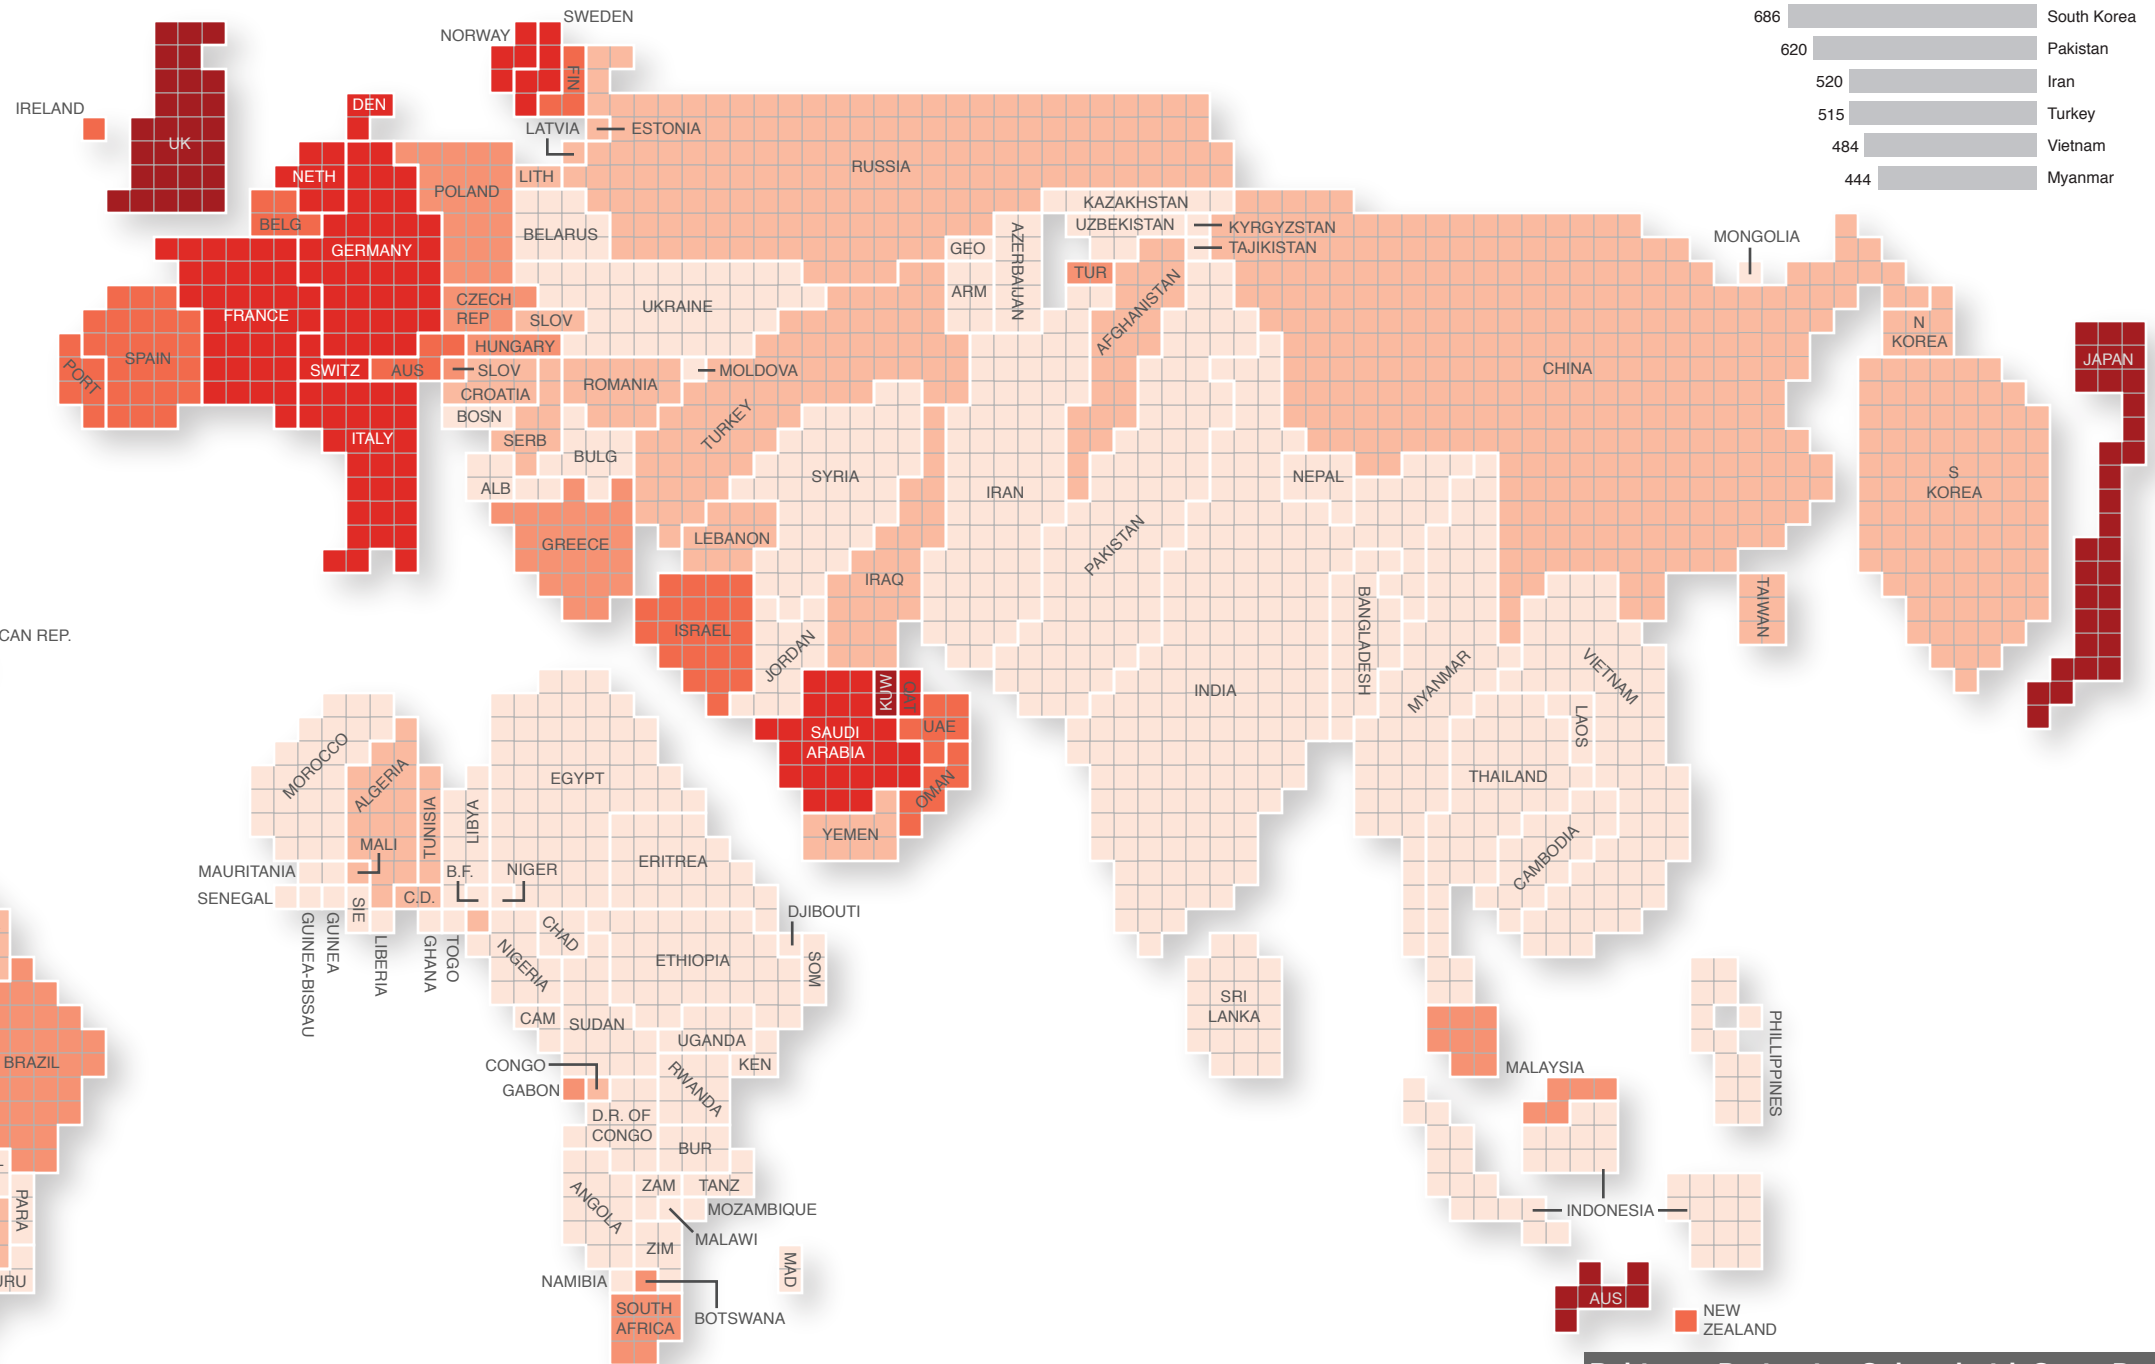

# Military

## Number of Troops and Defense Spending

The size of the country represents the number of persons in Armed Forces. One square equals 7500 troops

Top Ten Largest Militaries (in thousands of troops)

Robinson Projection Colored with Same Data

Data are from the United Nation Development Program's 2004 Human Development Report. The choropleth map is classed using a slightly modified George Jenks optimal method.

Cartographer: Zachary Forest Johnson (indiemaps.com)  
 For: Dr. Mark Harrower's Geography 572 at the University of Wisconsin