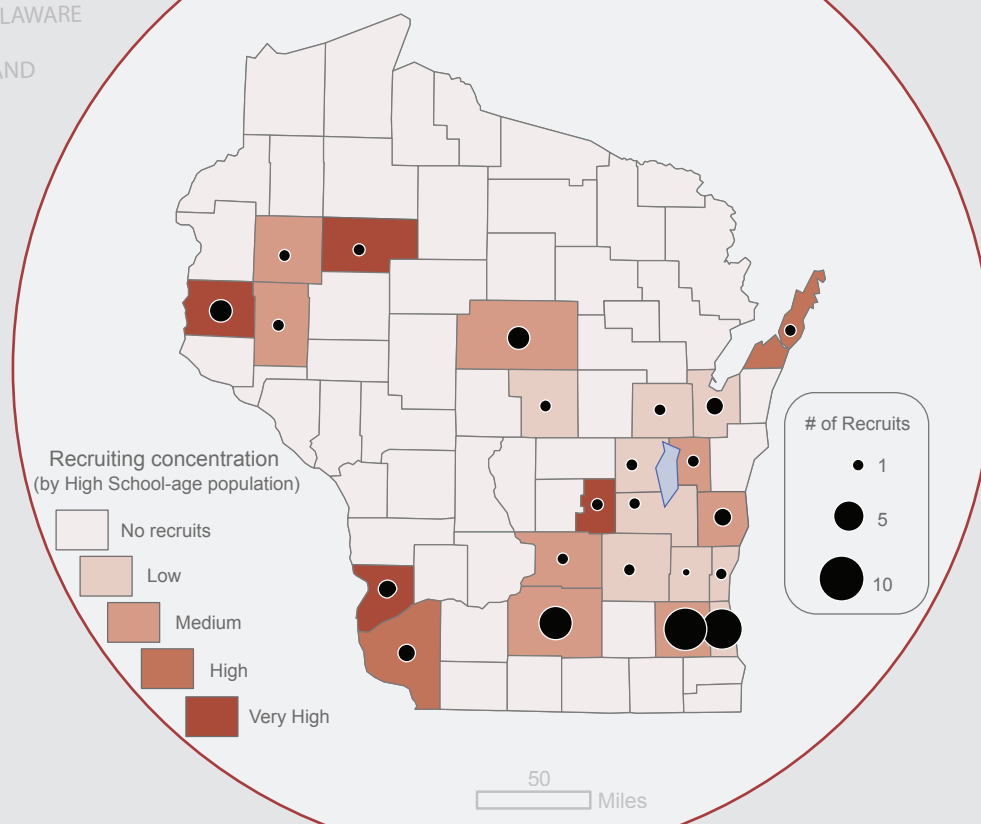

Wisconsin Badger Football

In-State and Out-of-State Recruiting

2001-2004

2005 Wisconsin Badger Starters

Name	Position	Hometown
John Stocco	QB	Ritchfield, MN
Brian Calhoun	RB	Oak Creek, WI
Chris Pressley	FB	Woodbury, NJ
Jonathon Orr	WR	Detroit, MI
Brandon Williams	WR	St. Louis, MO
Owen Daniels	TE	Naperville, IL
Joe Thomas	OT	Brookfield, WI
Kraig Urbik	OT	Hudson, WI
Matt Lawrence	OG	Millsboro, DE
Jason Palermo	OG	Madison, WI
Donovan Raiola	C	Honolulu, HI
Joe Monty	DE	Fort Collins, CO
Kurt Ware	DE	Spring, TX
Jason Chapman	DT	Bedford Heights, OH
Nick Hayden	DT	Hartland, WI
Dontez Sanders	LB	Bedford, OH
LaMarr Watkins	LB	Mount Laurel, NJ
Mark Zalewski	LB	Wausau, WI
Allen Langford	CB	Detroit, MI
Levonne Rowan	CB	Erie, PA
Joe Stellmacher	S	Berlin, WI
Roderick Rogers	S	Stone Mountain, GA
Kenneth DeBauche	P	Suamico, WI
Taylor Hehlhaff	K	Aberdeen, SD
Steven Johnson	LS	Brookfield, WI

52 Players

In-State Recruiting by county

*No players from Alaska

Cartographer: Zachary Forest Johnson

Data Sources: University of Wisconsin Athletics, 2005 & U.S. Bureau of the Census, 2000

Albers Equal Area Conic Projection
Central Meridian: 89.33 West