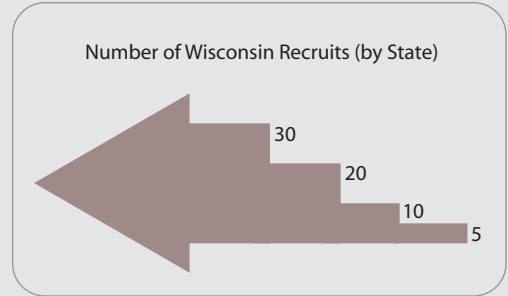

Wisconsin Badger Football

In-State and Out-of-State Recruiting

2001-2004

2005 Wisconsin Badger Starters

Name	Position	Hometown
John Stocco	QB	Ritchfield, MN
Brian Calhoun	RB	Oak Creek, WI
Chris Pressley	FB	Woodbury, NJ
Jonathon Orr	WR	Detroit, MI
Brandon Williams	WR	St. Louis, MO
Owen Daniels	TE	Naperville, IL
Joe Thomas	OT	Brookfield, WI
Kraig Urbik	OT	Hudson, WI
Matt Lawrence	OG	Millsboro, DE
Jason Palermo	OG	Madison, WI
Donovan Raiola	C	Honolulu, HI
Joe Monty	DE	Fort Collins, CO
Kurt Ware	DE	Spring, TX
Jason Chapman	DT	Bedford Heights, OH
Nick Hayden	DT	Hartland, WI
Dontez Sanders	LB	Bedford, OH
LaMarr Watkins	LB	Mount Laurel, NJ
Mark Zalewski	LB	Wausau, WI
Allen Langford	CB	Detroit, MI
Levonne Rowan	CB	Erie, PA
Joe Stellmacher	S	Berlin, WI
Roderick Rogers	S	Stone Mountain, GA
Kenneth DeBauche	P	Suamico, WI
Taylor Hehlhaff	K	Aberdeen, SD
Steven Johnson	LS	Brookfield, WI

52 Players

In-State Recruiting by county

*No players from Alaska

Cartographer: Zachary Forest Johnson

Data Sources: University of Wisconsin Athletics, 2005 & U.S. Bureau of the Census, 2000

Albers Equal Area Conic Projection
Central Meridian: 89.33 West