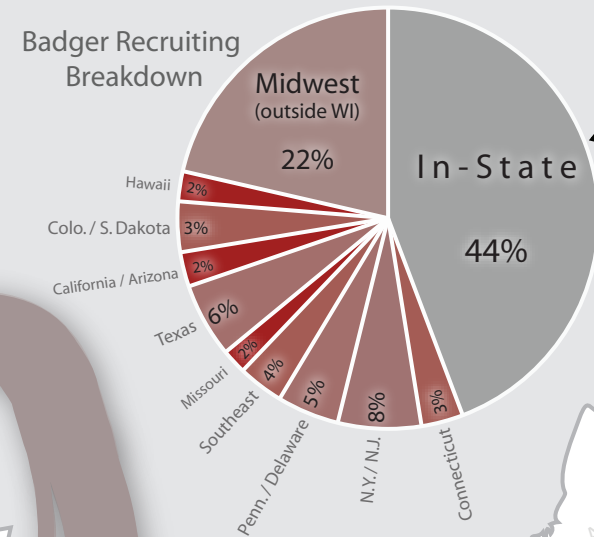

Wisconsin Badger Football

In-State and Out-of-State Recruiting

2001-2004

2005 Wisconsin Badger Starters

Name	Position	Hometown
John Stocco	QB	Ritchfield, MN
Brian Calhoun	RB	Oak Creek, WI
Chris Pressley	FB	Woodbury, NJ
Jonathon Orr	WR	Detroit, MI
Brandon Williams	WR	St. Louis, MO
Owen Daniels	TE	Naperville, IL
Joe Thomas	OT	Brookfield, WI
Kraig Urbik	OT	Hudson, WI
Matt Lawrence	OG	Millsboro, DE
Jason Palermo	OG	Madison, WI
Donovan Raiola	C	Honolulu, HI
Joe Monty	DE	Fort Collins, CO
Kurt Ware	DE	Spring, TX
Jason Chapman	DT	Bedford Heights, OH
Nick Hayden	DT	Hartland, WI
Dontez Sanders	LB	Bedford, OH
LaMarr Watkins	LB	Mount Laurel, NJ
Mark Zalewski	LB	Wausau, WI
Allen Langford	CB	Detroit, MI
Levonne Rowan	CB	Erie, PA
Joe Stellmacher	S	Berlin, WI
Roderick Rogers	S	Stone Mountain, GA
Kenneth DeBauche	P	Suamico, WI
Taylor Hehlhaff	K	Aberdeen, SD
Steven Johnson	LS	Brookfield, WI

52 Players

In-State Recruiting by county

*No players from Alaska

Cartographer: Zachary Forest Johnson

Data Sources: University of Wisconsin Athletics, 2005 & U.S. Bureau of the Census, 2000

Albers Equal Area Conic Projection
Central Meridian: 89.33 West