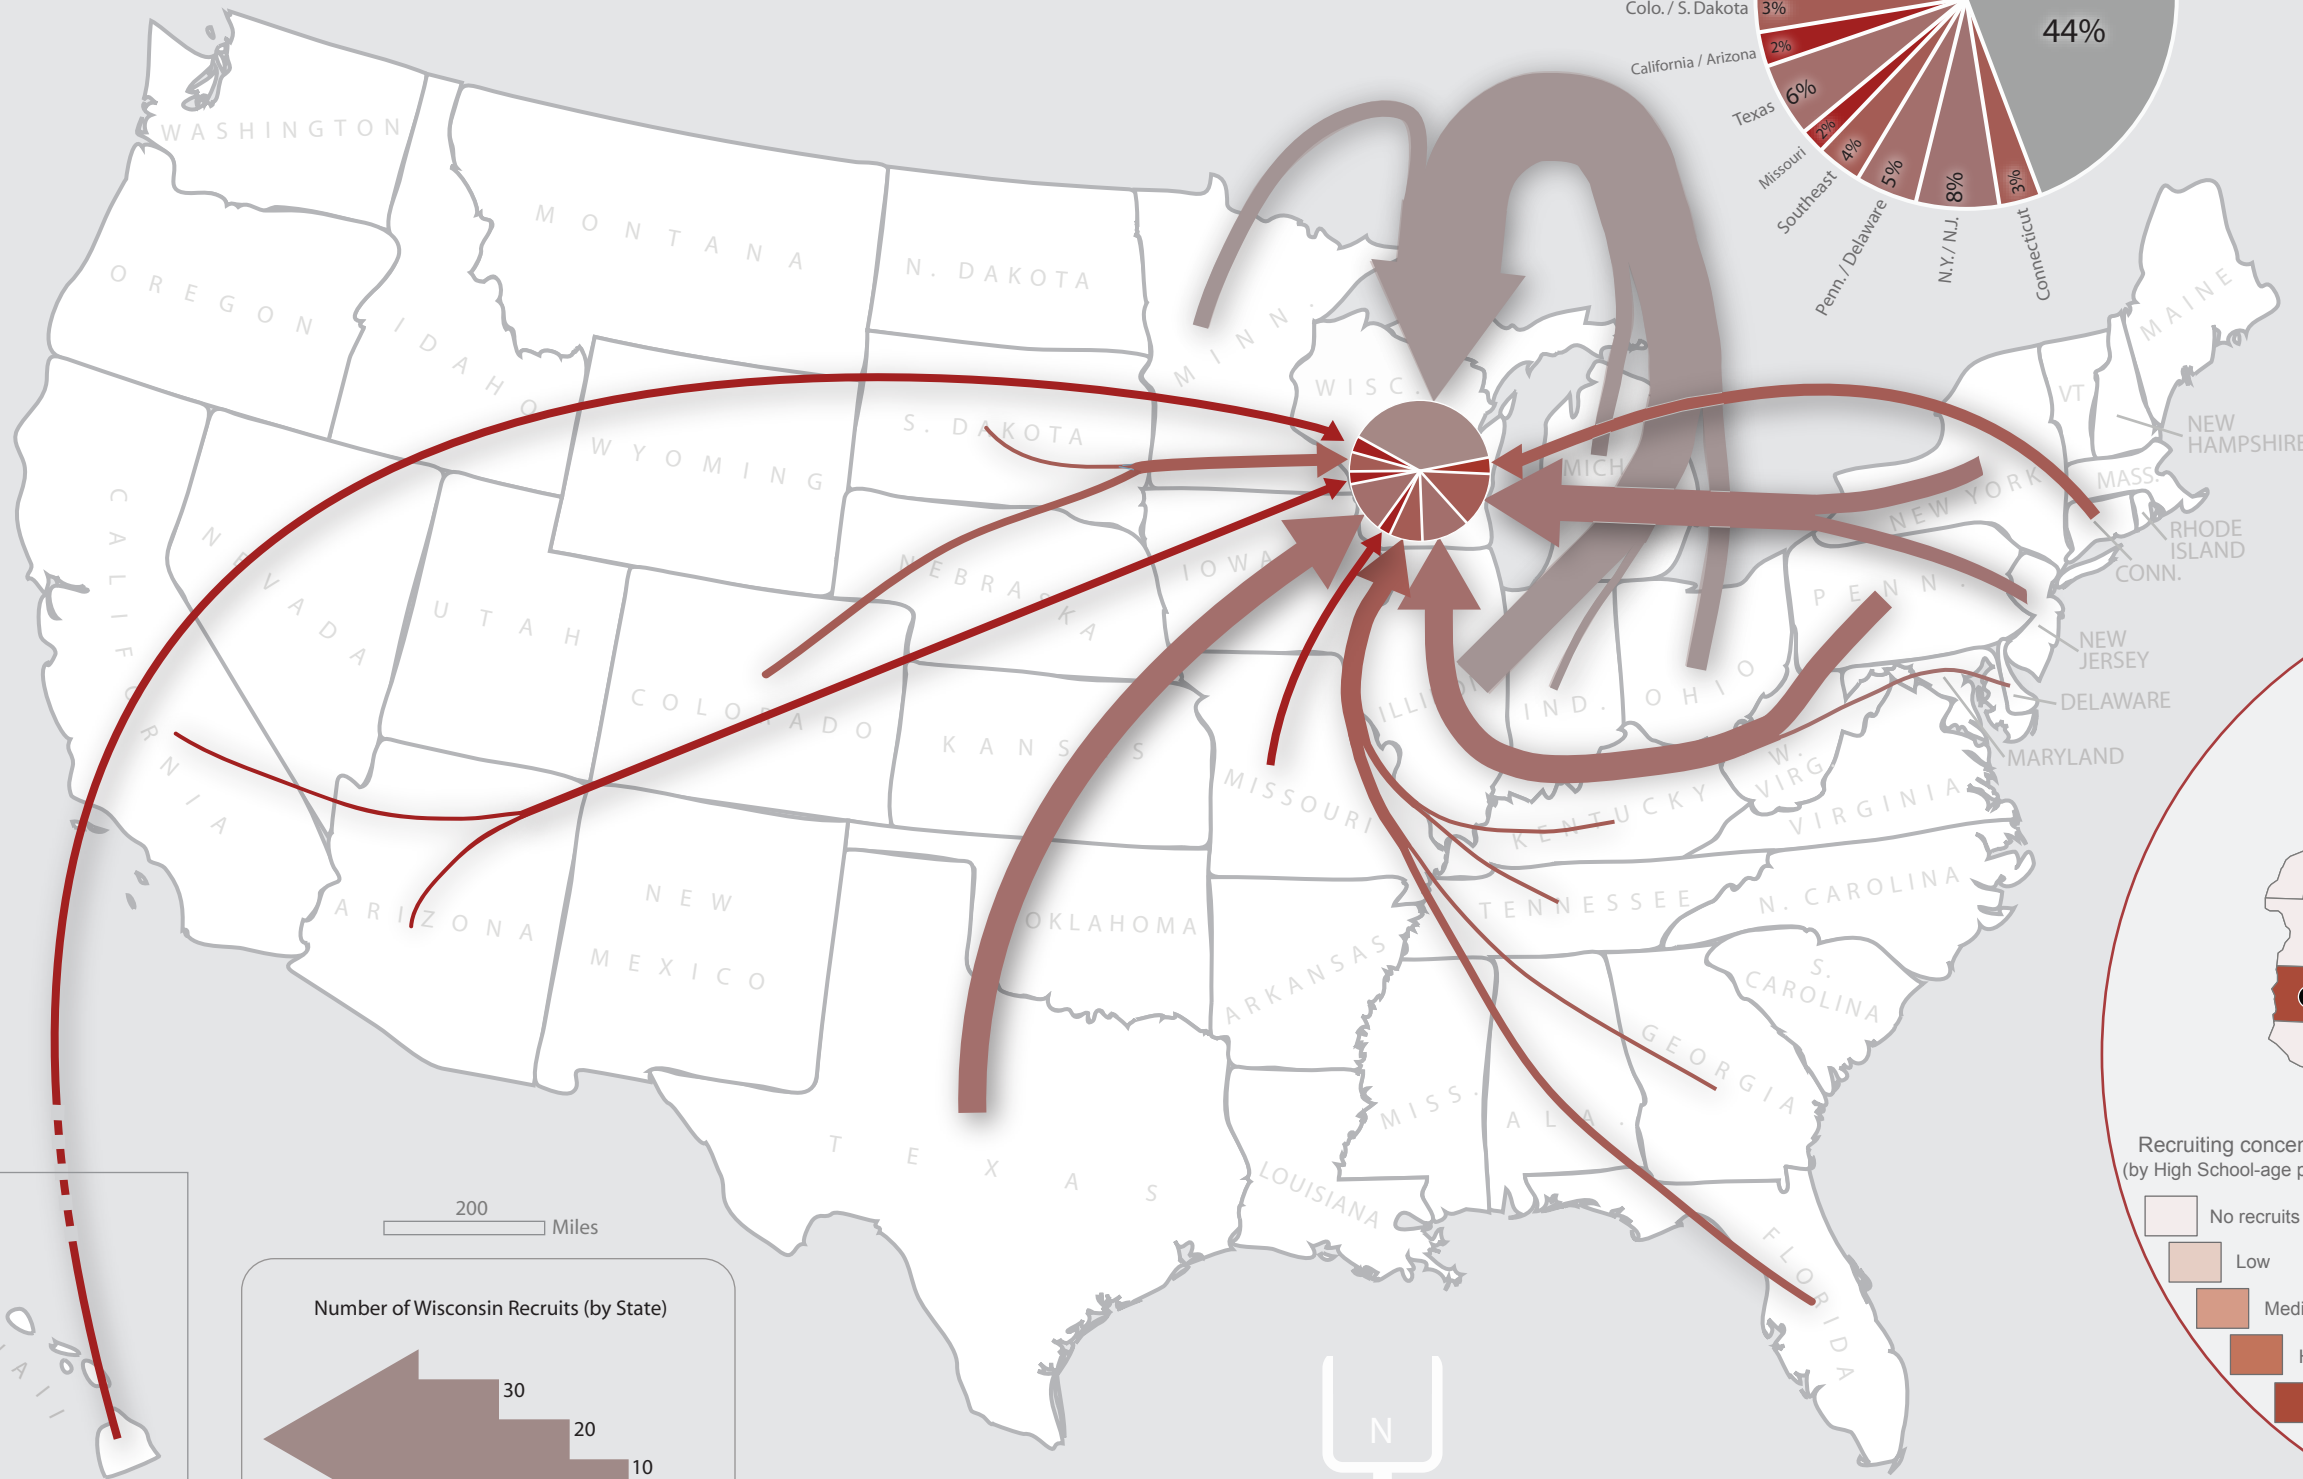

Wisconsin Badger Football

In-State and Out-of-State Recruiting

2001-2004

2005 Wisconsin Badger Starters

Name	Position	Hometown
John Stocco	QB	Ritchfield, MN
Brian Calhoun	RB	Oak Creek, WI
Chris Pressley	FB	Woodbury, NJ
Jonathon Orr	WR	Detroit, MI
Brandon Williams	WR	St. Louis, MO
Owen Daniels	TE	Naperville, IL
Joe Thomas	OT	Brookfield, WI
Kraig Urbik	OT	Hudson, WI
Matt Lawrence	OG	Millsboro, DE
Jason Palermo	OG	Madison, WI
Donovan Raiola	C	Honolulu, HI
Joe Monty	DE	Fort Collins, CO
Kurt Ware	DE	Spring, TX
Jason Chapman	DT	Bedford Heights, OH
Nick Hayden	DT	Hartland, WI
Dontez Sanders	LB	Bedford, OH
LaMarr Watkins	LB	Mount Laurel, NJ
Mark Zalewski	LB	Wausau, WI
Allen Langford	CB	Detroit, MI
Levonne Rowan	CB	Erie, PA
Joe Stellmacher	S	Berlin, WI
Roderick Rogers	S	Stone Mountain, GA
Kenneth DeBauche	P	Suamico, WI
Taylor Hehlhaff	K	Aberdeen, SD
Steven Johnson	LS	Brookfield, WI

52 Players

In-State Recruiting by county

*No players from Alaska

Cartographer: Zachary Forest Johnson

Data Sources: University of Wisconsin Athletics, 2005 & U.S. Bureau of the Census, 2000

Albers Equal Area Conic Projection
Central Meridian: 89.33 West